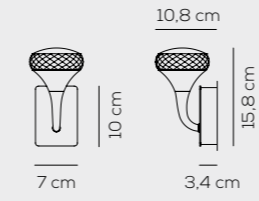

SP FAIR 18
kg 20,1 m³ 0,28

IP20 CRI90 **LED**

FAIRY / DRIVER INCLUDED

Colours / Finish
CS crystal / CR white + chrome
AM amber / CR white + chrome
GR grey / CR white + chrome

2700K

LED 18 x 5,9W - diffused beam
18 x ~717 lm ~121 lm/W source

110-240Vac

example composition code
SP FAIR 18 GR CR LED

optional accessories:

kg 1,2 - m³ 0,034 - Ø 60 cm
Anello per composizione personalizzata.
Elementi di bloccaggio inclusi. /
Ring for customised composition.
Fastening elements included.

ANELLOFAIRY060X

kg 2 - m³ 0,093 - Ø 100 cm
Anello per composizione personalizzata.
Elementi di bloccaggio inclusi. /
Ring for customised composition.
Fastening elements included.

ANELLOFAIRY100X

Sugeriamo l'uso di entrambi gli anelli da Ø 60 e Ø 100 cm per la creazione di composizioni personalizzate. / We suggest the use of both the Ø 60 e Ø 100 cm rings together when creating customised compositions.

SPFAIR18CSRLED
ANELLOFAIRY060X (up ring)
ANELLOFAIRY100X (down ring)

fairy

Manuel Vivian

AP FAIRYX
kg 1,3 m³ 0,0032

IP20 CRI90 **LED**

FAIRY / DRIVER INCLUDED

Colours / Finish
CS crystal / **CR** white + chrome
AM amber / **CR** white + chrome
GR grey / **CR** white + chrome