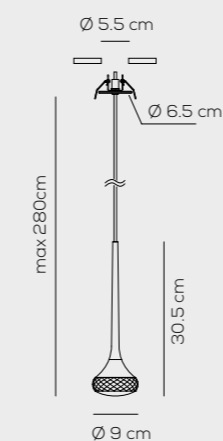

white canopy for 12 R, 12 and 18 versions

SP FAIRYX
kg 1,7 m³ 0,015

IP20 CRI90 **LED**

FAIRY / DRIVER INCLUDED

Colours / Finish

CS crystal / **CR** chrome
AM amber / **CR** chrome
GR grey / **CR** chrome

2700K

LED 5,9W - diffused beam
~717 lm ~121 lm/W source

100-240VAc

example composition code

SP FAIRYX CS CR LED

SP FAIRY I (RECESSED)
kg 1,2 m³ 0,015

IP20 CRI90 **LED**

FAIRY / DRIVER NOT INCLUDED

Colours / Finish

CS crystal / **CR** chrome
AM amber / **CR** chrome
GR grey / **CR** chrome

2700K

LED 5,9W - 350mA - 17Vdc
~717 lm ~121 lm/W source
diffused beam

example composition code

SP FAIRY I CS CR LED

foro - hole Ø 5,5 cm / profondità min - min depth 10 cm - Collegare in serie. / Wire in series.