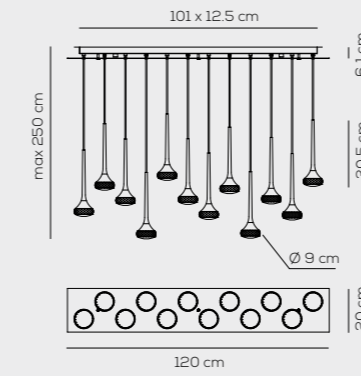

fairy

Manuel Vivian

SP FAI 12 R
kg 14,5 m³ 0,16

FAIRY / DRIVER INCLUDED

Colours / Finish
CS crystal / CR white + chrome
AM amber / CR white + chrome
GR grey / CR white + chrome

2700K

LED 12 x 5,9W - diffused beam
12 x ~717 lm ~121 lm/W source

110-240Vac

example composition code
SP FAI12R GR CR LED