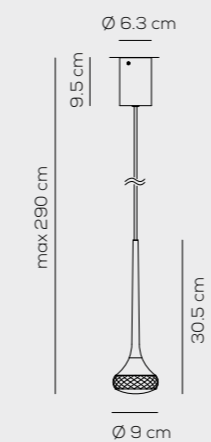

white canopy for 12 R, 12 and 18 versions

SP FAIRYX
kg 1,7 m³ 0,015

IP20 CRI90 **LED**

FAIRY / DRIVER INCLUDED

Colours / Finish

CS crystal / **CR** chrome
AM amber / **CR** chrome
GR grey / **CR** chrome

2700K

LED 5,9W - diffused beam
~717 lm ~121 lm/W source

100-240VAc

example composition code

SP FAIRYX CS CR LED

SP FAIRY I (RECESSED)
kg 1,2 m³ 0,015

IP20 CRI90 **LED**

FAIRY / DRIVER NOT INCLUDED

Colours / Finish

CS crystal / **CR** chrome
AM amber / **CR** chrome
GR grey / **CR** chrome

2700K

LED 5,9W - 350mA - 17Vdc
~717 lm ~121 lm/W source
diffused beam

example composition code

SP FAIRY I CS CR LED

foro - hole Ø 5,5 cm / profondità min - min depth 10 cm - Collegare in serie. / Wire in series.