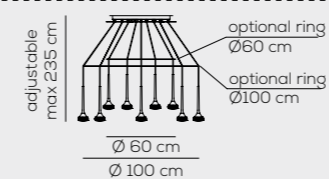

CS crystal / **CR** chrome
AM amber / **CR** chrome
GR grey / **CR** chrome

2700K

LED 5,9W - 350mA - 17Vdc
~717 lm ~121 lm/W source
diffused beam

example composition code

SP FAIRY I CS CR LED

foro - hole Ø 5,5 cm / profondità min - min depth 10 cm - Collegare in serie. / Wire in series.

SP FAIR 18
kg 20,1 m³ 0,28

IP20 CRI90 **LED**

FAIRY / DRIVER INCLUDED

Colours / Finish
CS crystal / CR white + chrome
AM amber / CR white + chrome
GR grey / CR white + chrome

2700K

LED 18 x 5,9W - diffused beam
18 x ~717 lm ~121 lm/W source