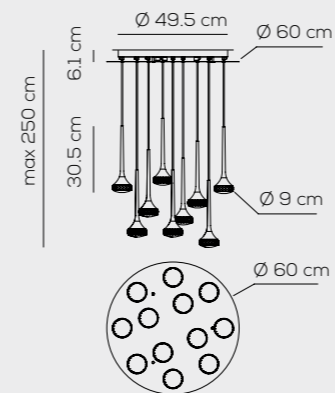

LED 5,9W - diffused beam
~717 lm ~121 lm/W source

100-240VAc

example composition code

SP FAIRYX CS CR LED

SP FAIRY I (RECESSED)
kg 1,2 m³ 0,015

IP20 CRI90 **LED**

FAIRY / DRIVER NOT INCLUDED

Colours / Finish

CS crystal / **CR** chrome
AM amber / **CR** chrome
GR grey / **CR** chrome

2700K

LED 5,9W - 350mA - 17Vdc
~717 lm ~121 lm/W source
diffused beam

example composition code

SP FAIRY I CS CR LED

foro - hole Ø 5,5 cm / profondità min - min depth 10 cm - Collegare in serie. / Wire in series.

Colours / Finish
CS crystal / CR white + chrome
AM amber / CR white + chrome
GR grey / CR white + chrome

2700K

LED 12 x 5,9W - diffused beam
12 x ~717 lm ~121 lm/W source

110-240Vac

example composition code
SP FAIR 12 GR CR LED

SP FAIR 18
kg 20,1 m³ 0,28

IP20 CRI90 **LED**

FAIRY / DRIVER INCLUDED

Colours / Finish
CS crystal / CR white + chrome
AM amber / CR white + chrome
GR grey / CR white + chrome

2700K

LED 18 x 5,9W - diffused beam
18 x ~717 lm ~121 lm/W source